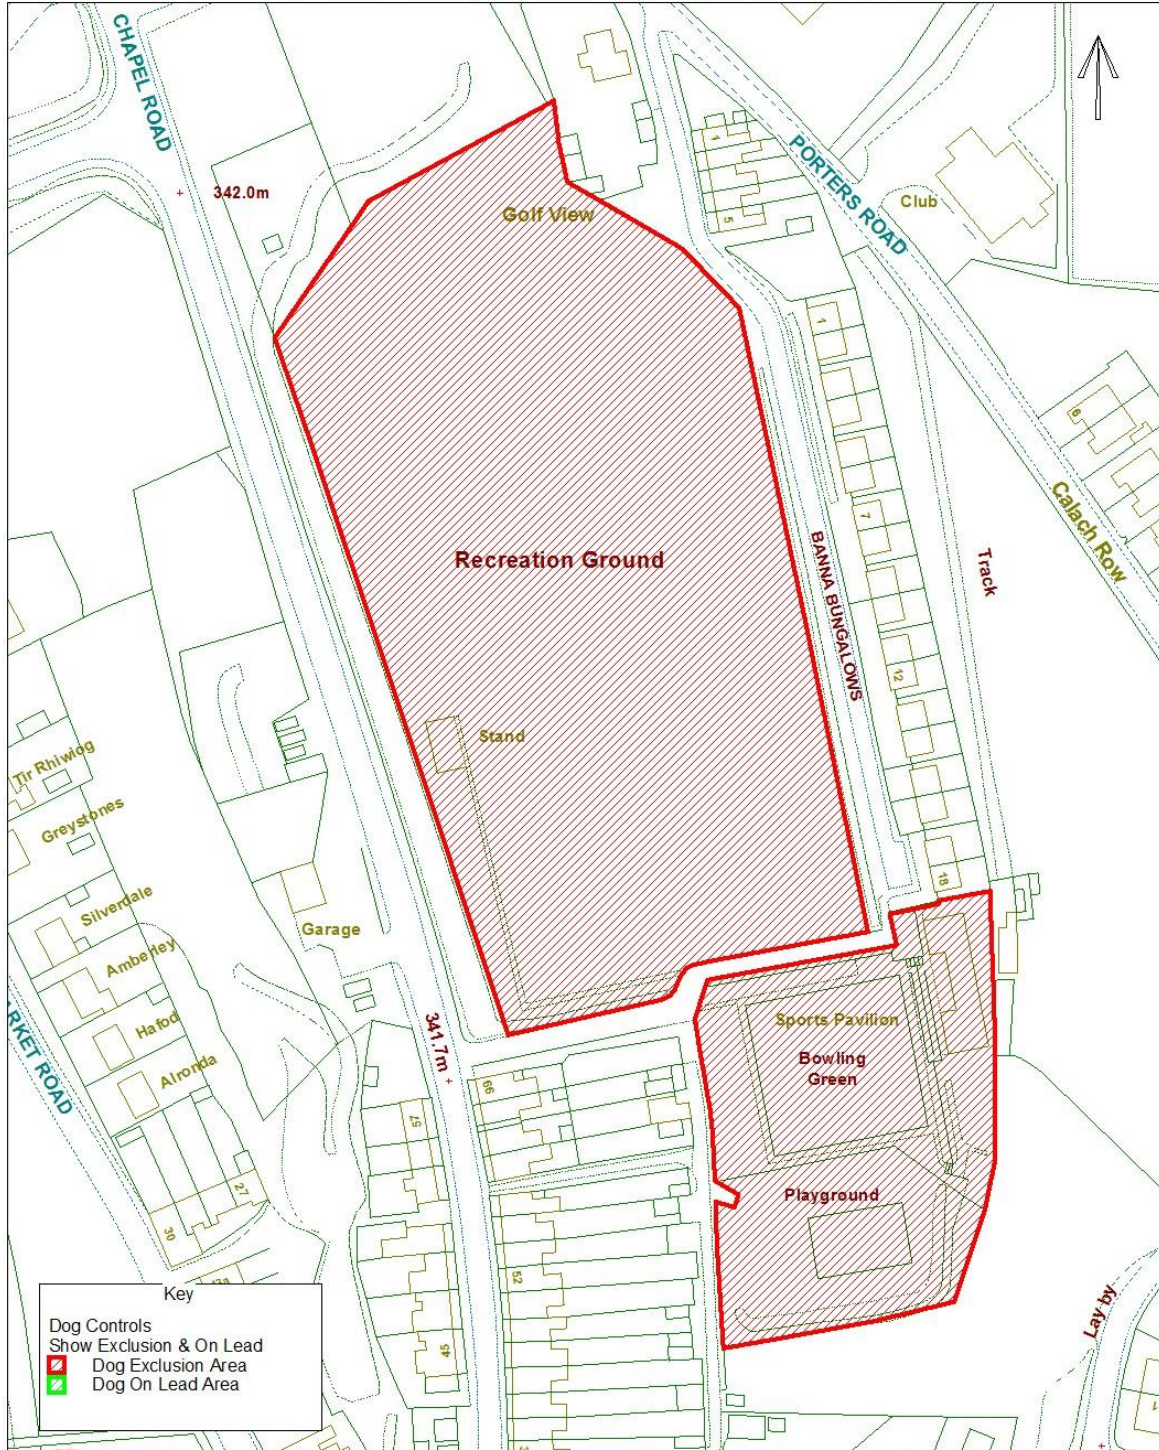

Blaenau Gwent County Borough Council

Dog Controls - Public Space Protection Order

Order Ref. No:	PSPO-DC-050 & PSPO-DC-051
Site Name:	Recreation Ground, Playground & Bowling Green at Banna Park, Nantyglo
Easting:	319351
Northing:	210626