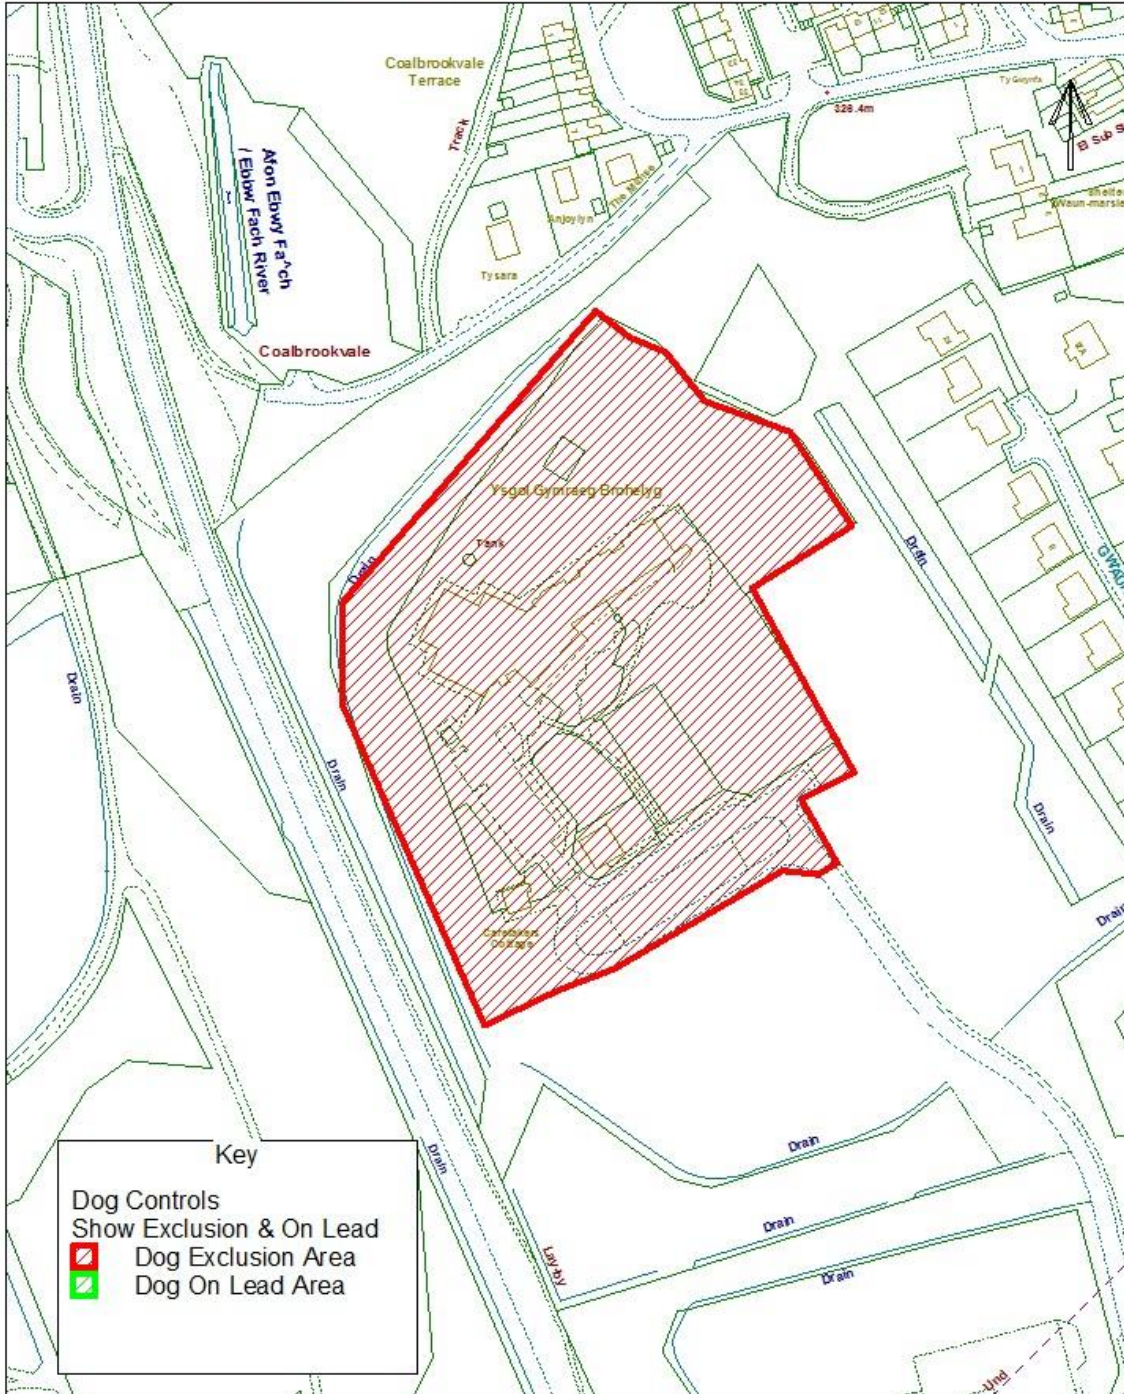

Blaenau Gwent County Borough Council

Dog Controls - Public Space Protection Order

Order Ref. No: PSPO-DC-046

Site Name: Ysgol Gymraeg Bro Helyg School, Nantyglo

Easting: 319455 Northing: 209340

Atgynhwyf i Fapan'r Ordnance Survey osodol Rhodri Llyda Eri (Mawrth) (c) Hysbys y Gorn. Yn eidd atgynhwyf heb awdurdod yr tom Hysbys y Gorn a gall arwain at orywiad neu orystroer sŵl. BGCC - LA06002L.