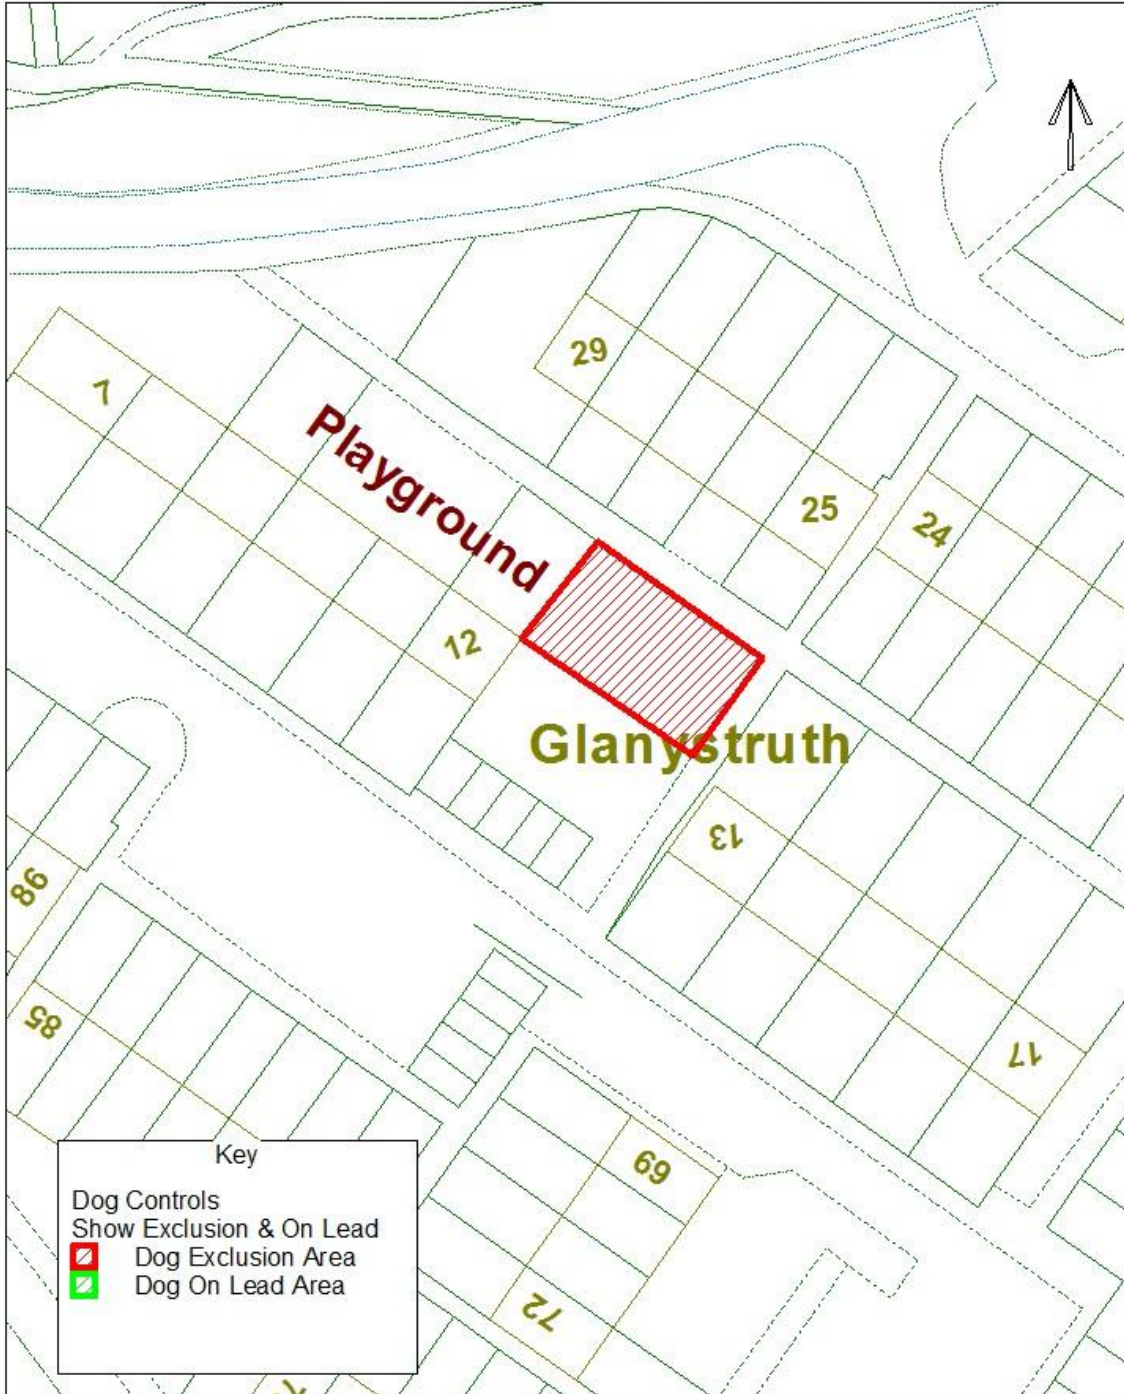

Blaenau Gwent County Borough Council

Dog Controls - Public Space Protection Order

Order Ref. No: PSPO-DC-041

Site Name: Playground at Glanvstruth, Blaina

Easting: 320563 Northing: 208457

Aggwyblytiad o Fapani'r Ordnance Survey osodolion Rhwngwladol yn Llywodraethol (C) Howffraid y Gorn. Yn eiddo aglyblytiadu heb awdurdod yr, tom Howffraid y Gorn: a gall anafu at onywiad neu oeroster sŵn. BGCCBC - LA69002L.