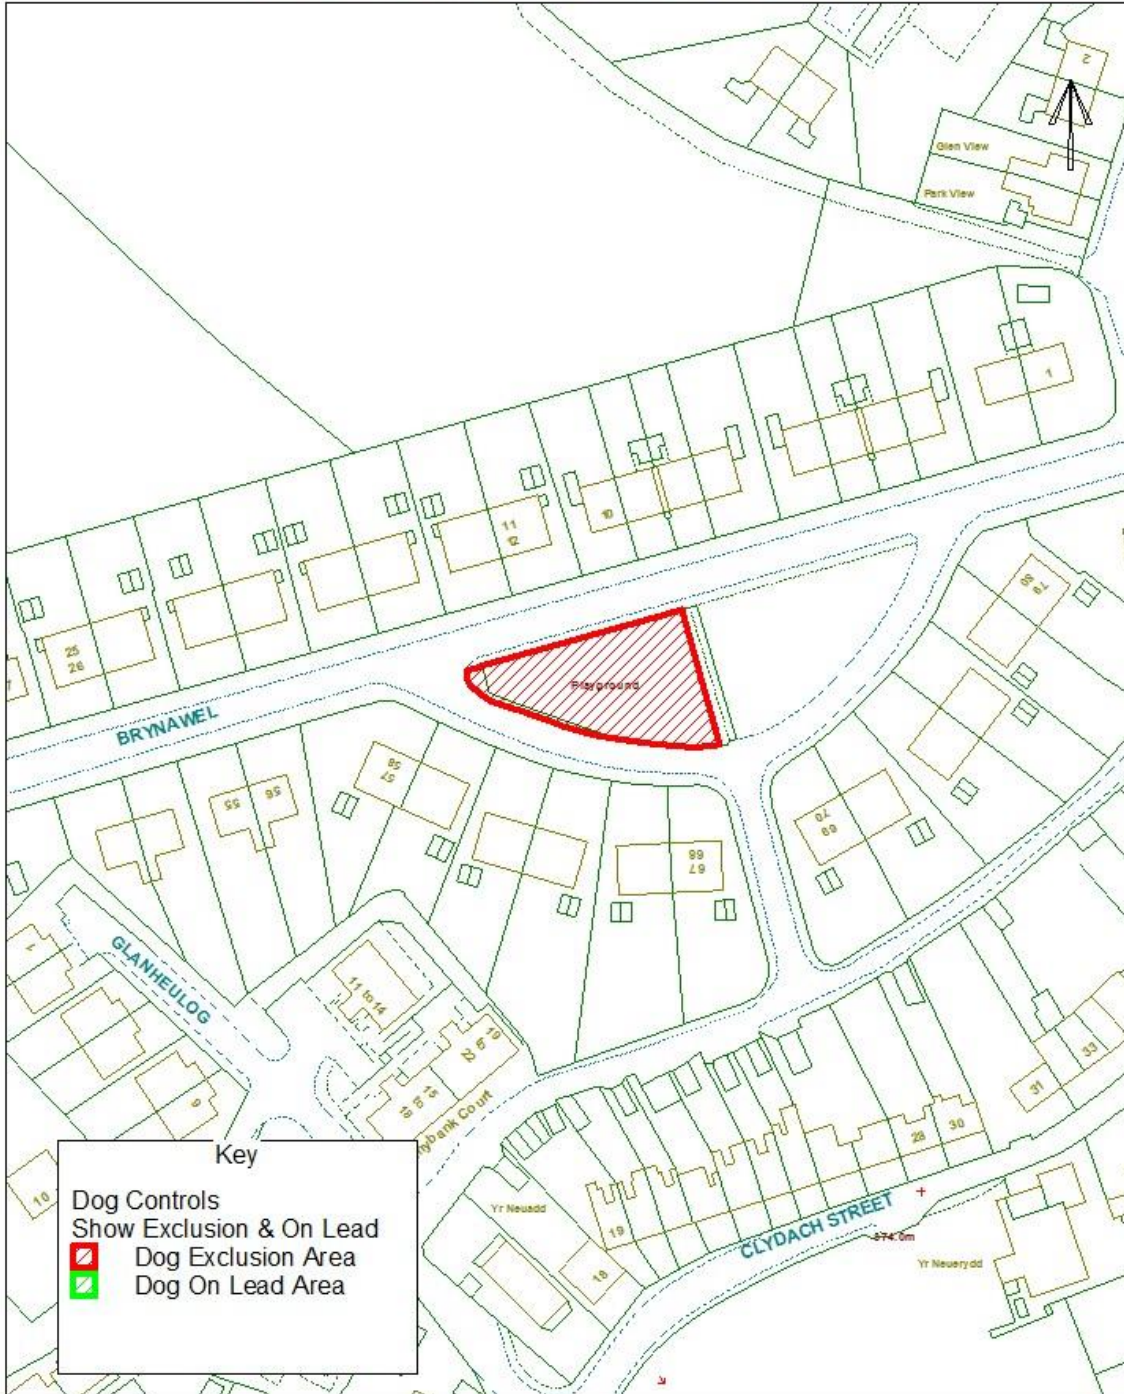

Blaenau Gwent County Borough Council

Dog Controls - Public Space Protection Order

Order Ref. No: PSPO-DC-059

Site Name: Playground at Brynawel, Brynmawr

Easting: 318908 Northing: 212138

Reproduced from the Ordnance Survey Mapping with the permission of Her Majesty's Stationary Office (C) Crown Copyright. Unauthorised reproduction infringes Crown Copyright and may lead to prosecution or civil proceedings. BGCC - LA06002L.

Atgynhwybwr o Fapan'r Ordnance Survey osodolion Rhodwri Llyda Eri (Kwintyll) (c) Howffraid y Gorn. Yr eidd atgynhwybwr heb awdurdod yr eidd Howffraid y Gorn a gall arwain at orywiad neu orystron sŵl. BGCC - LA06002L.