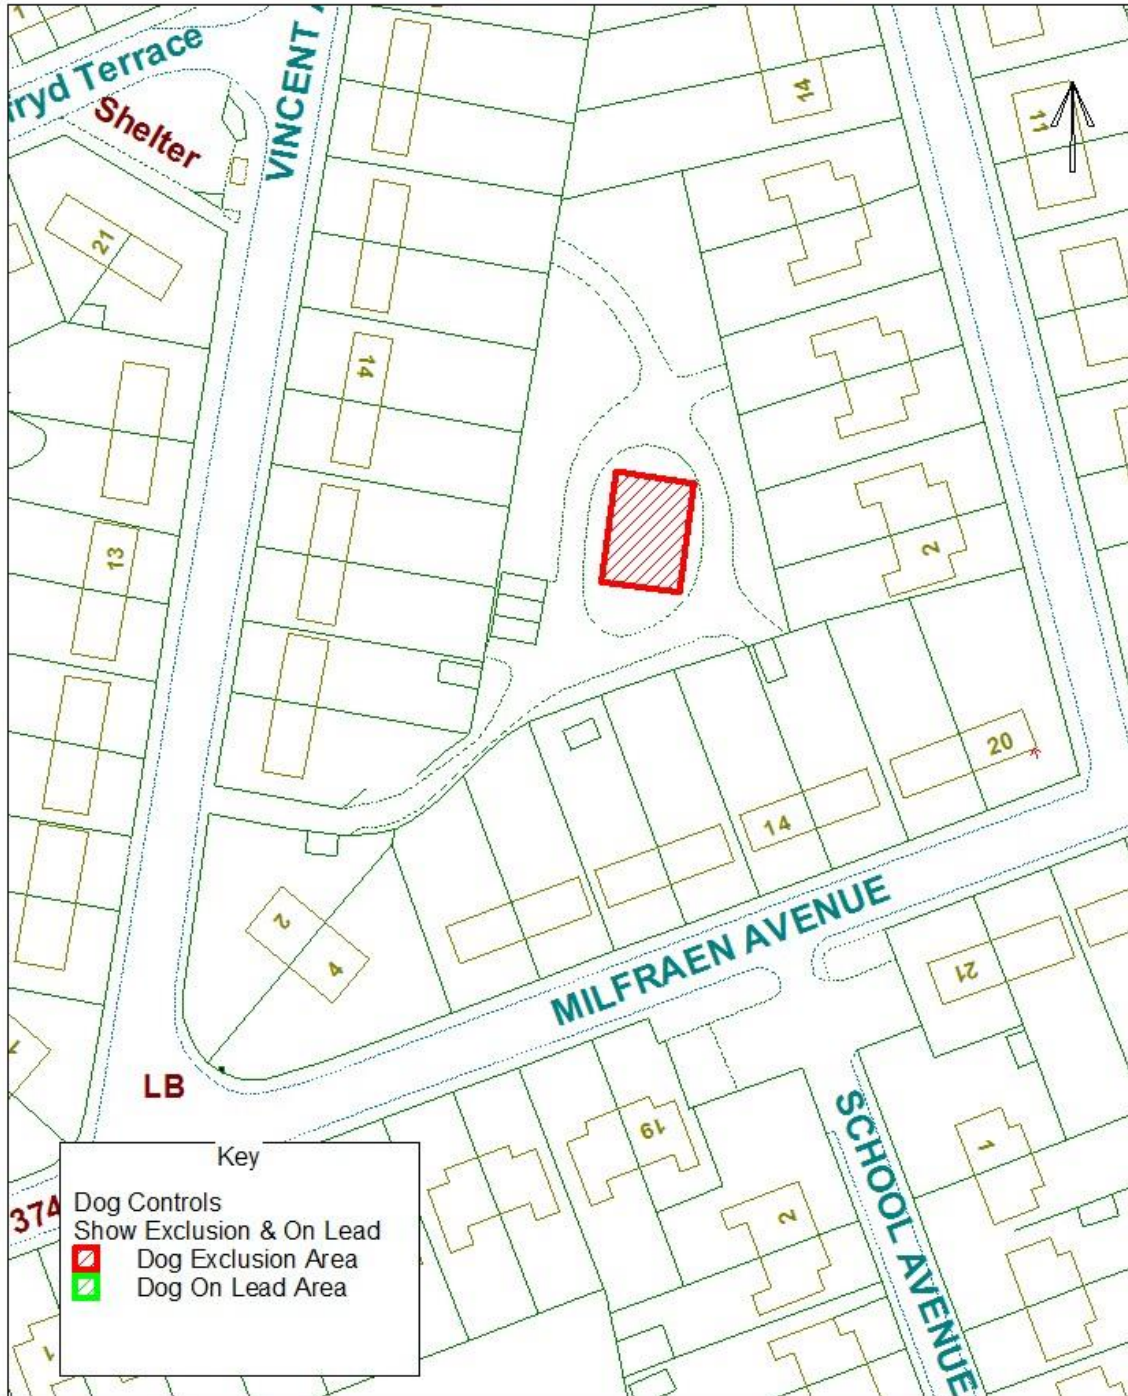

Blaenau Gwent County Borough Council

Dog Controls - Public Space Protection Order

Order Ref. No: PSPO-DC-049

Site Name: Playground at Vincent Avenue, Nantyglo

Easting: 319553 Northing: 210197

Aggwyddiwyd o Fapanil Ordnance Survey osodolion Rhwng Llyda a Milfraen (g) Howffrant y Gwm.

Yn eiddo aglybysu heb awdurdod yr eidd Howffrant y Gwm a gall arwain at orywiad neu oerostor sŵl. BGCC - LA09002L.