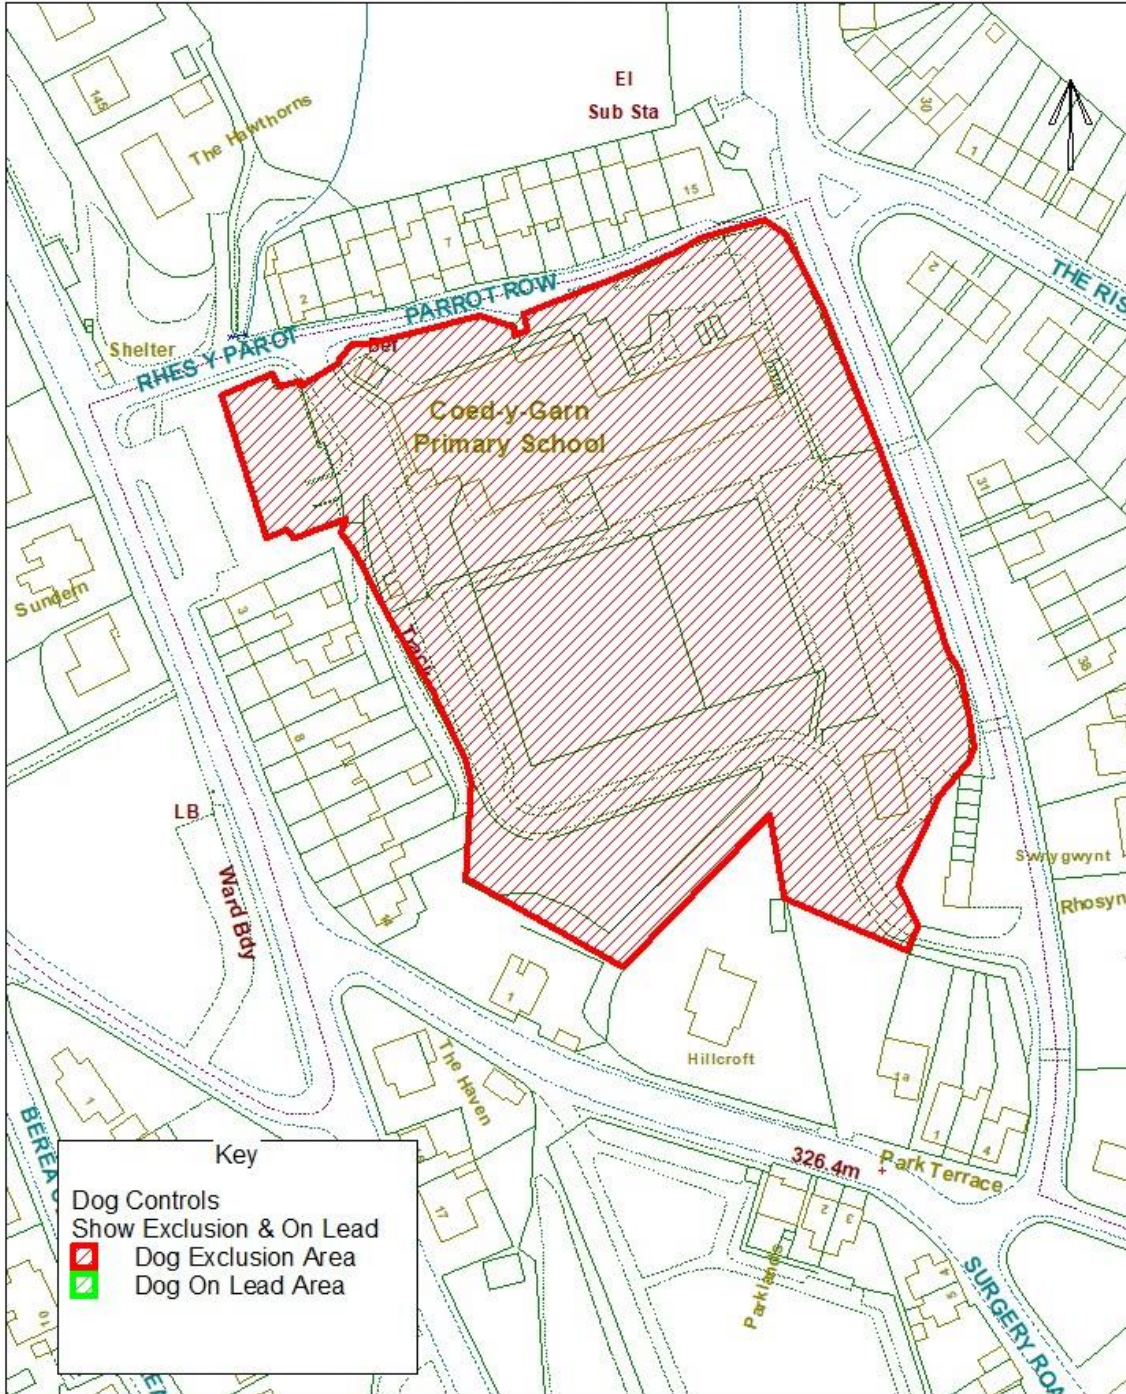

Blaenau Gwent County Borough Council

Dog Controls - Public Space Protection Order

Order Ref. No: PSPO-DC-045

Site Name: Coed Y Garn Primary School, Parrot Row, Blaina

Easting: 319826 Northing: 209246

Reproduced from the Ordnance Survey Mapping with the permission of Her Majesty's Stationary Office (C) Crown Copyright. Unauthorised reproduction infringes Crown Copyright and may lead to prosecution or civil proceedings. BGCC - LA09002L.

Aglybrynnwyd o Fapanur Ordnance Survey osodiad Rhosyn Llyda Eri (Kwntyl) (g) Howffrant y Garn. Ytise aglybrynnwyd heb awdurdod yr tom Howffrant y Garn a gall anwain at onyad neu oerostor sŵl. BGCC - LA09002L.