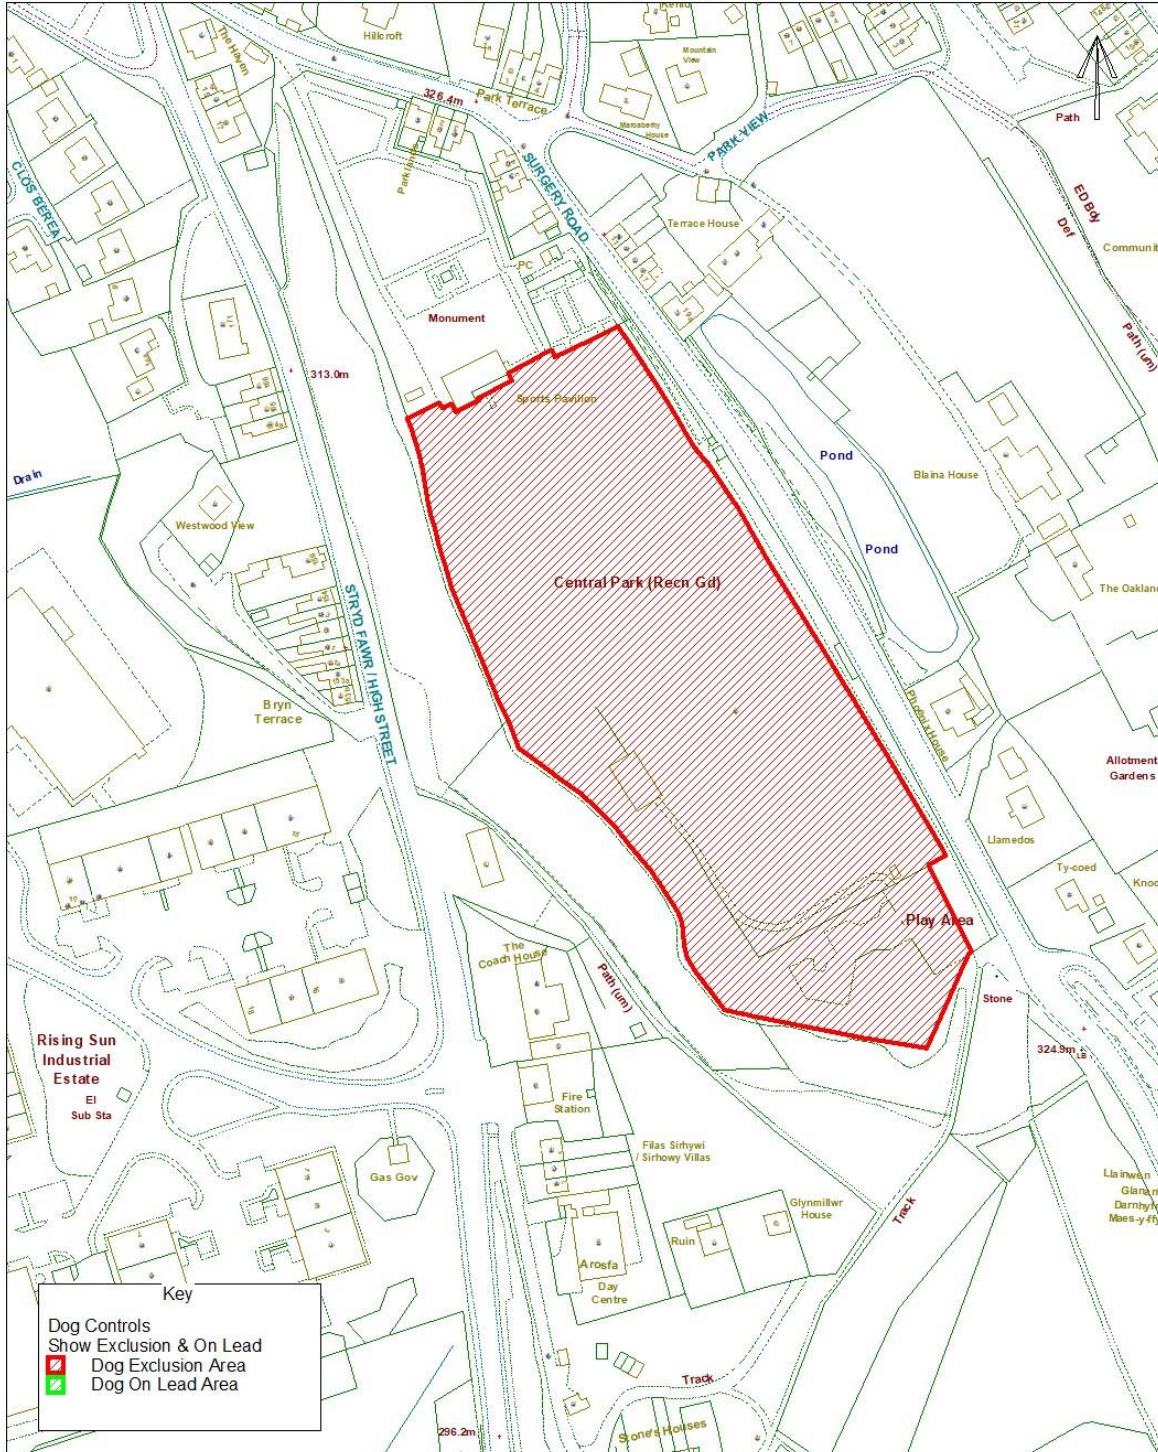

Blaenau Gwent County Borough Council

Dog Controls - Public Space Protection Order

Order Ref. No:	PSP0-DC-043
Site Name:	Central Park, Surgery Road, Blaina
Easting:	319931
Northing:	208921