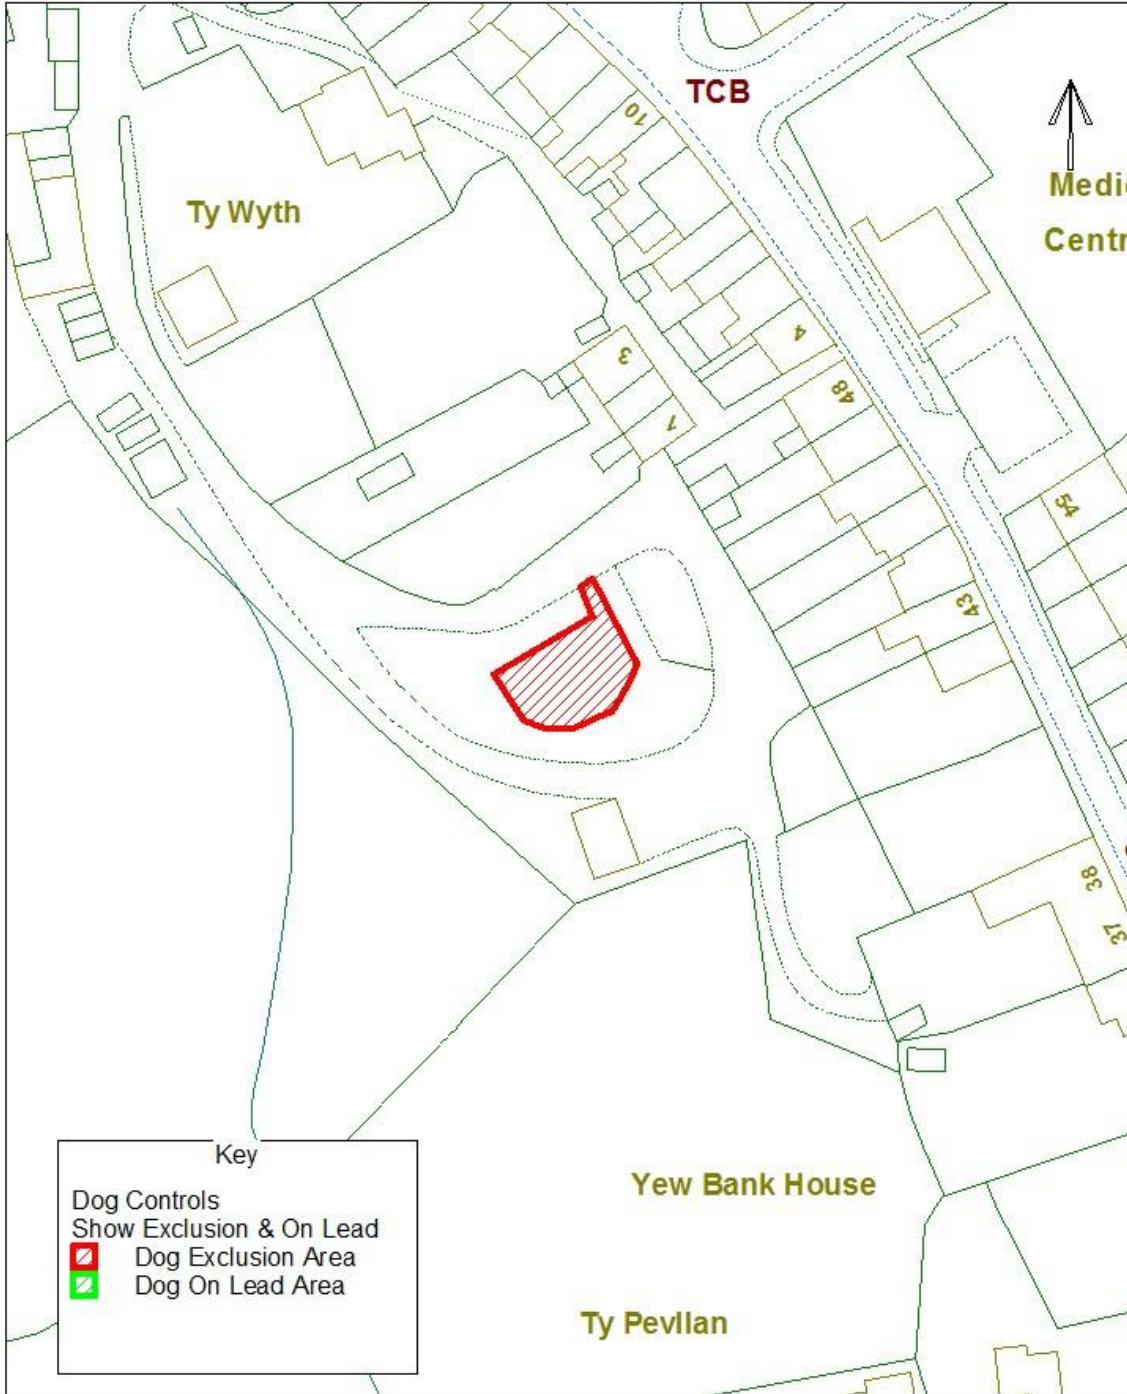

Blaenau Gwent County Borough Council

Dog Controls - Public Space Protection Order

Order Ref. No: PSPO-DC-048

Site Name: Playground at Garn Cross, Nantyglo

Easting: 319503 Northing: 209883

Reproduced from the Ordnance Survey Mapping with the permission of Her Majesty's Stationary Office (C) Crown Copyright. Unauthorised reproduction infringes Crown Copyright and may lead to prosecution or civil proceedings. BGCC - LA09002L.

Agrewyd o Fapan'r Ordnance Survey osodolir Rhwyd-Llyda Eri (Wentyl) yd Hwffraut y Garn. Ynno agorbyrhu heb awdurdod yr tom Hwffraut y Garn a gall anwari at onyriad neu oeroster sŵl. BGCC - LA09002L.