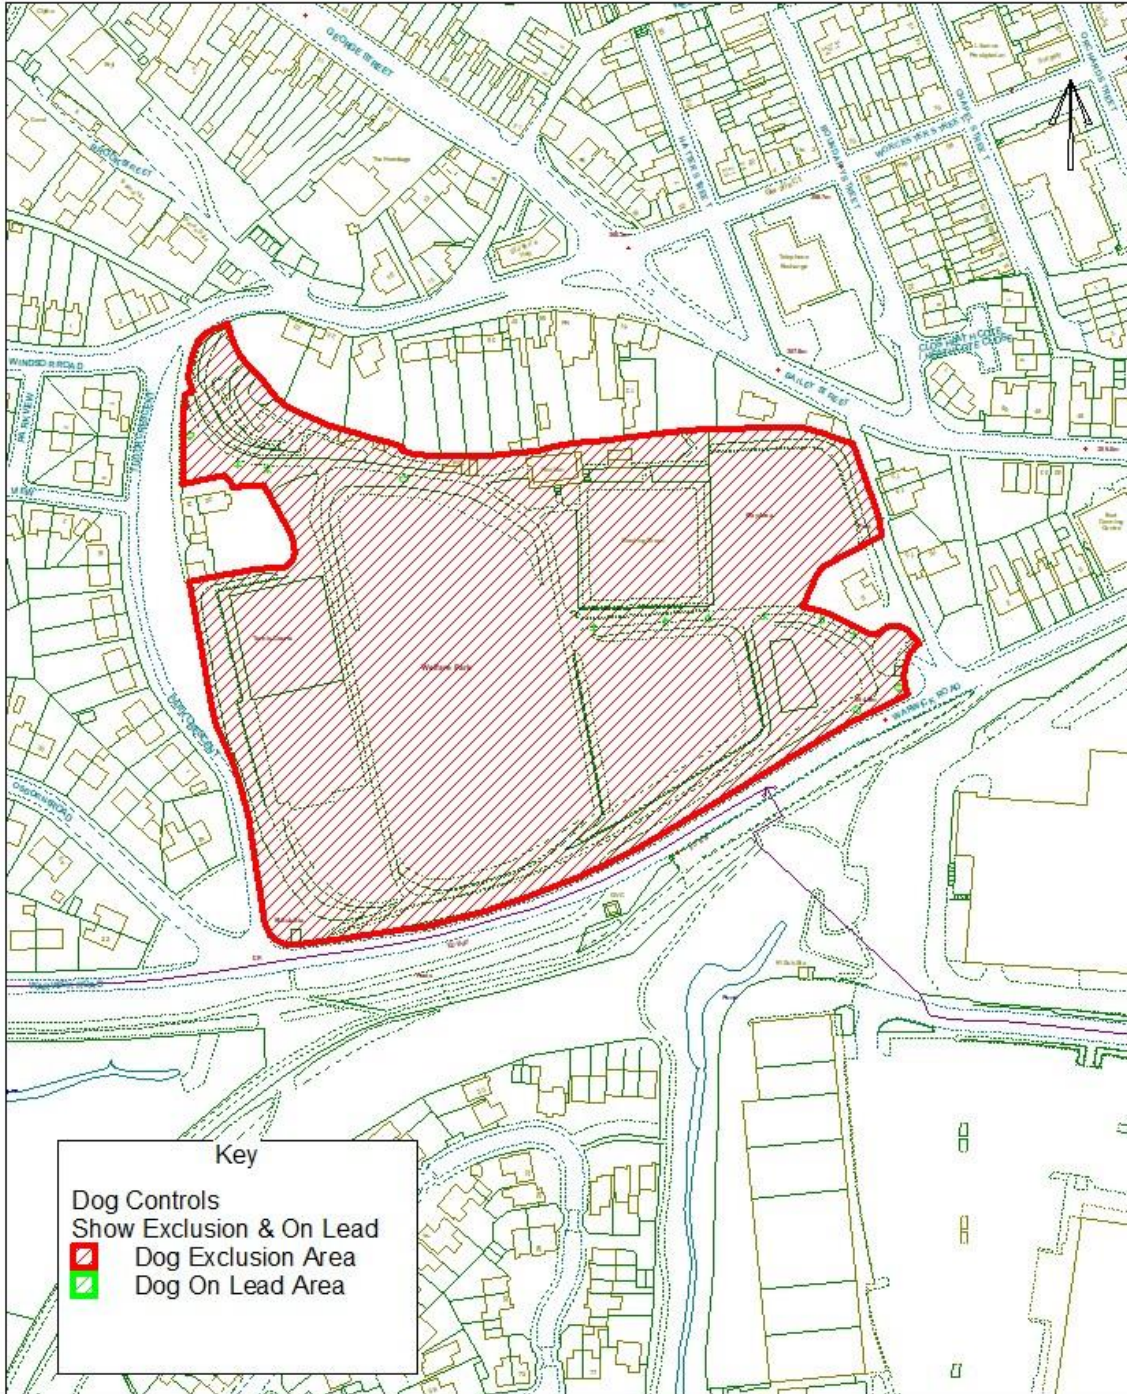

Blaenau Gwent County Borough Council

Dog Controls - Public Space Protection Order

Order Ref. No: PSPO-DC-058

Site Name: Brynmawr Welfare Ground, Warwick Road, Brynmawr

Easting: 318735 Northing: 211571

Reproduced from the Ordnance Survey Mapping with the permission of Her Majesty's Stationary Office (C) Crown Copyright. Unauthorised reproduction infringes Crown Copyright and may lead to prosecution or civil proceedings. BGCC - LA09002L.
Athyroddir o Fapanu Ordnance Survey osodolir Rhodri Llyda Eri (Kwntrol) o'r Hwffwrdd y Gwmn.
Yn eiddo gwyblythu heb awdurdod yr eidd Hwffwrdd y Gwmn a gall arwain at orpwyd ieu osodolir sŵn. BGCC - LA09002L.