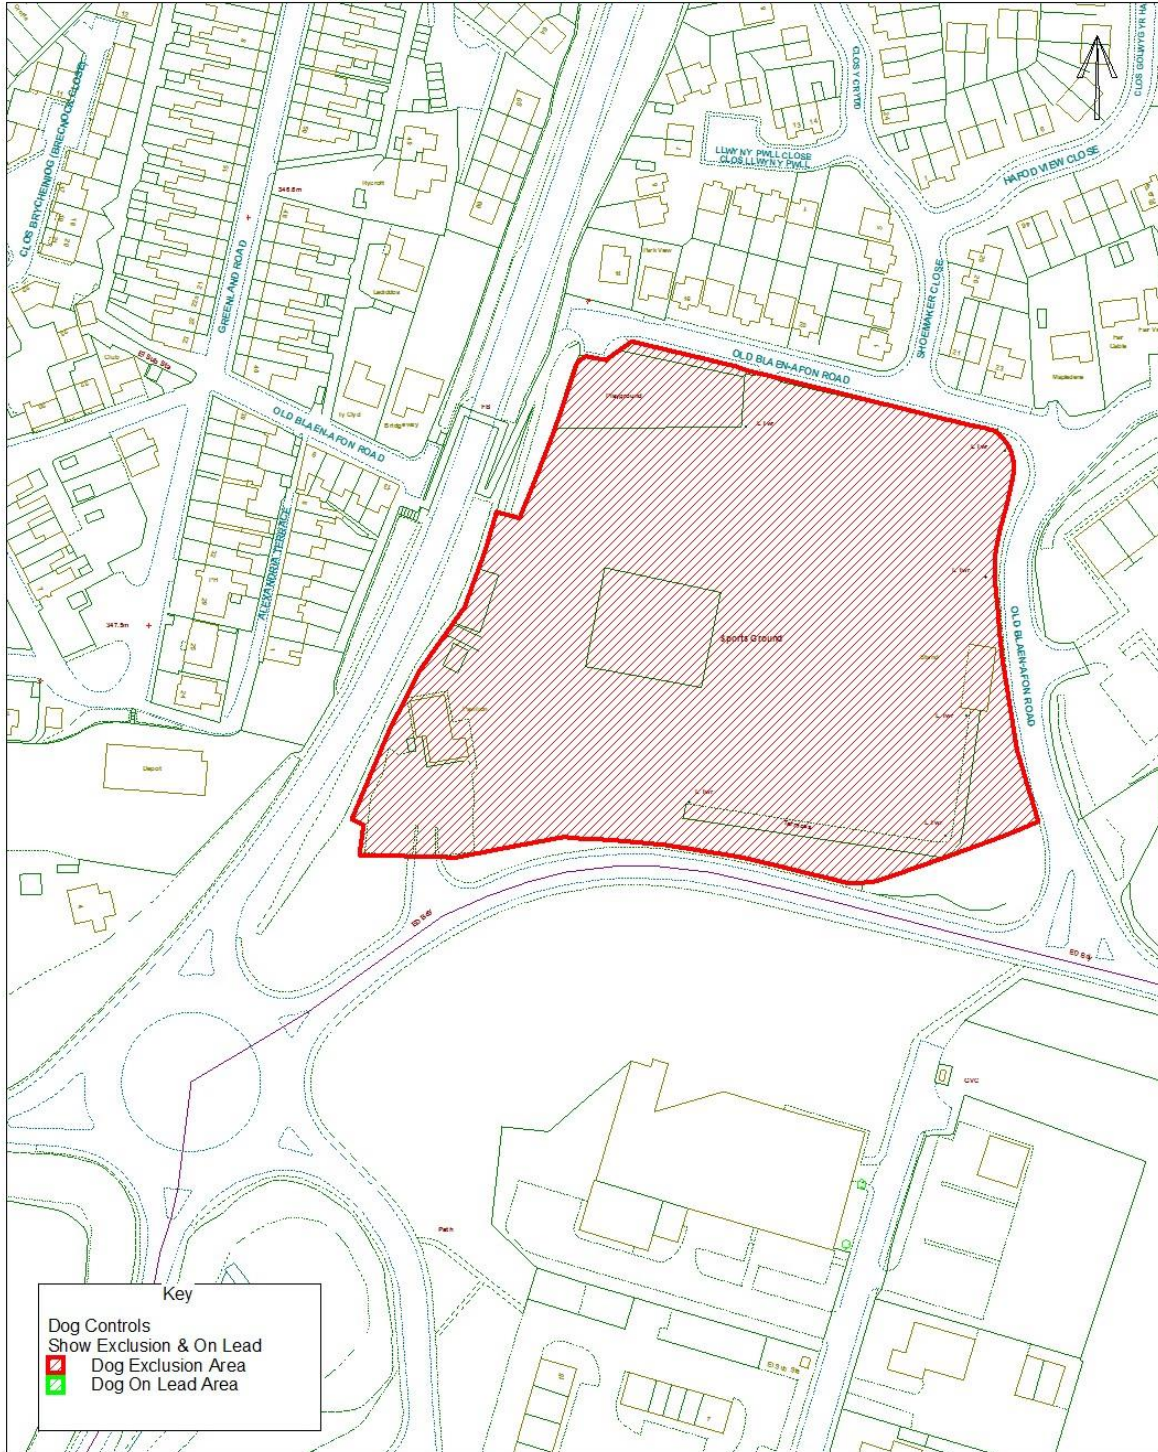

Blaenau Gwent County Borough Council

Dog Controls - Public Space Protection Order

Order Ref. No:	PSPO-DC-056
Site Name:	Recreational Ground at Old Blaenavon Road, Brynmawr
Easting:	319501
Northing:	211634