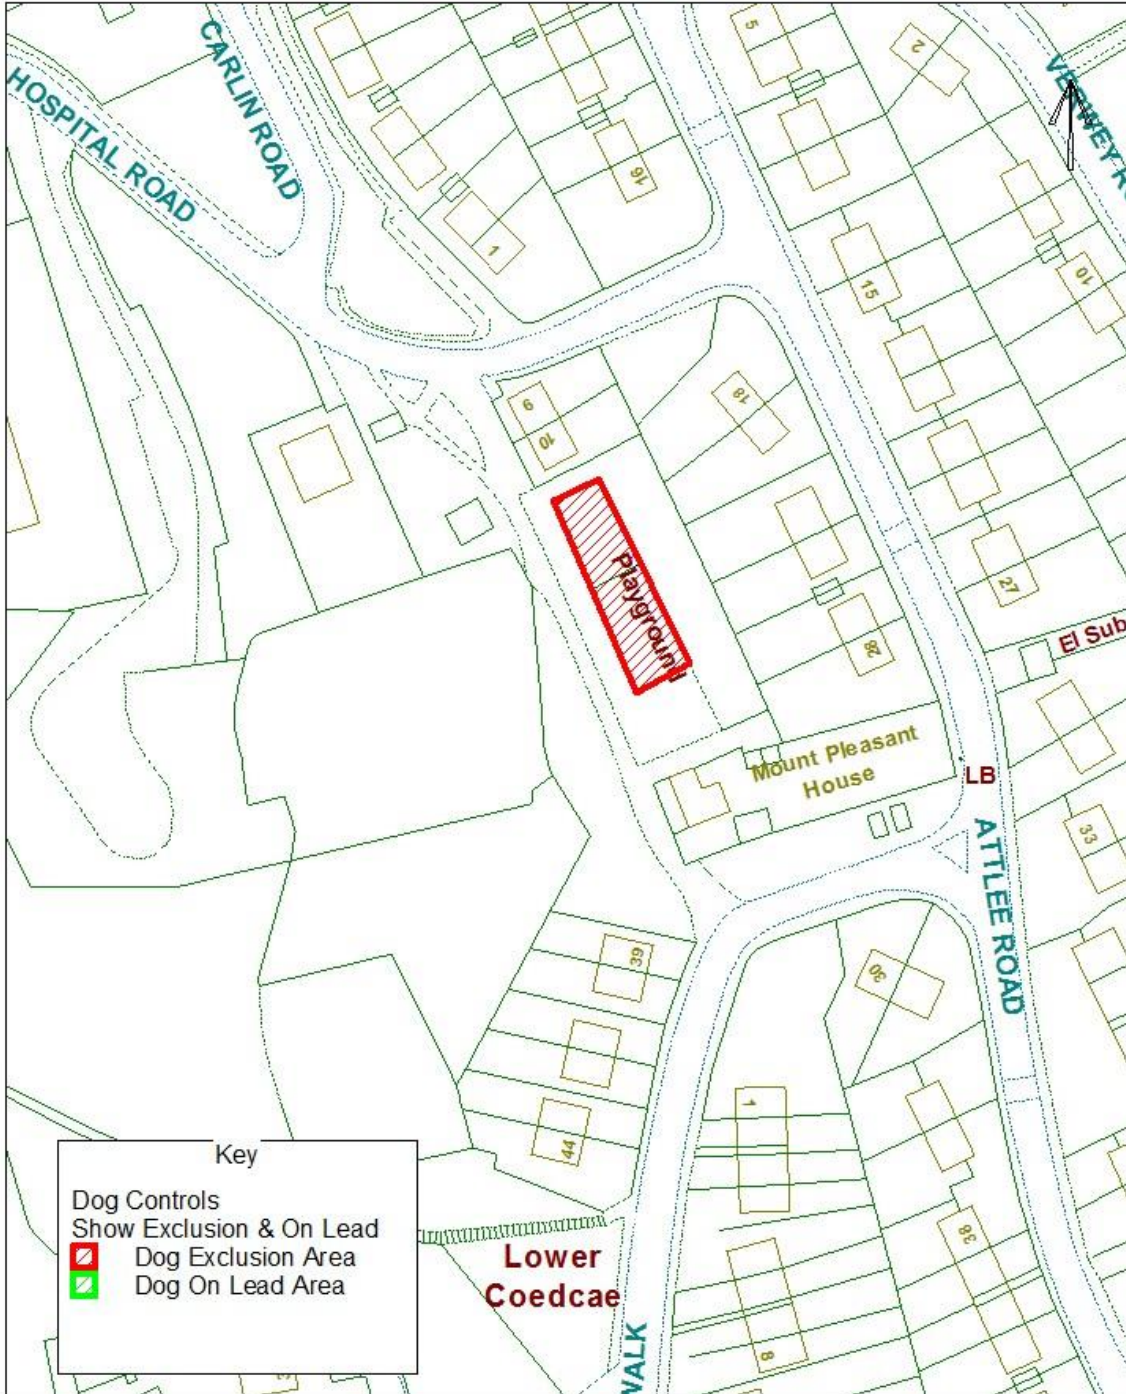

Blaenau Gwent County Borough Council

Dog Controls - Public Space Protection Order

Order Ref. No: PSPO-DC-047

Site Name: Playground at Atlee Road, Nantyglo

Easting: 319859 Northing: 209672

Aggrymwyd o Fapan'r Ordnance Survey osodolion Rhwng Llyda Eri (Kwntwr) (c) Howffraint y Gwlad. Yn eiddo aglybwrdd heb awdurdod yr eidd Howffraint y Gwlad a gall arwain at enghid neu oeroster sŵl. BGCCB - LA06002L.